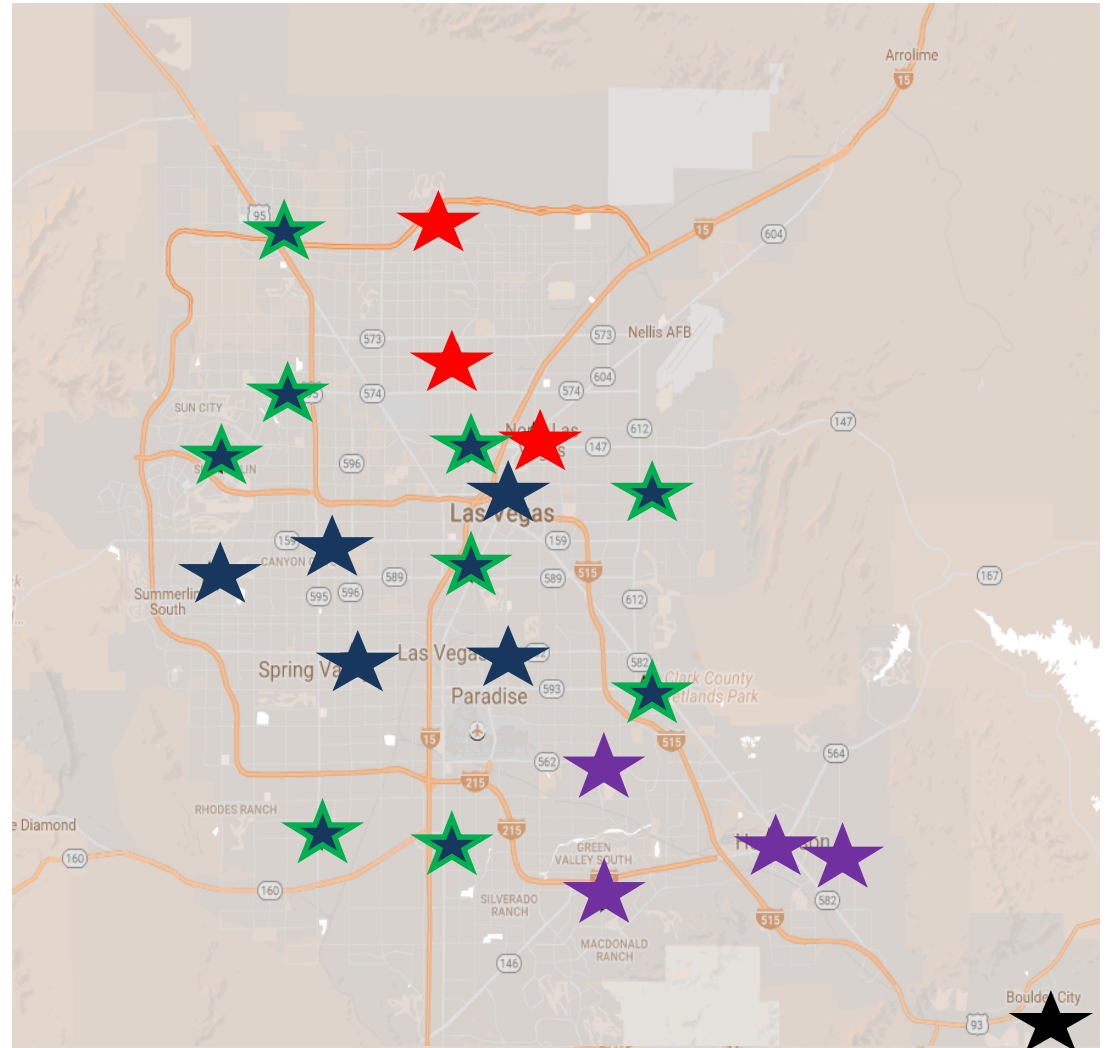

workforce CONNECTIONS

PEOPLE. PARTNERSHIPS. POSSIBILITIES.

Las Vegas Library

West Charleston Library

Spring Valley Library

Clark County Library

Sahara West Library

North Las Vegas Library

Alexander Library

Aliante Library

Paseo Verde Library

James I. Gibson Library

Green Valley Library

Heritage Park Senior Facility Library

Boulder City Library

Centennial Hills Library

Enterprise Library

Meadows Library

Rainbow Library

Summerlin Library

Sunrise Library

West Las Vegas Library

Whitney Library

Windmill Library