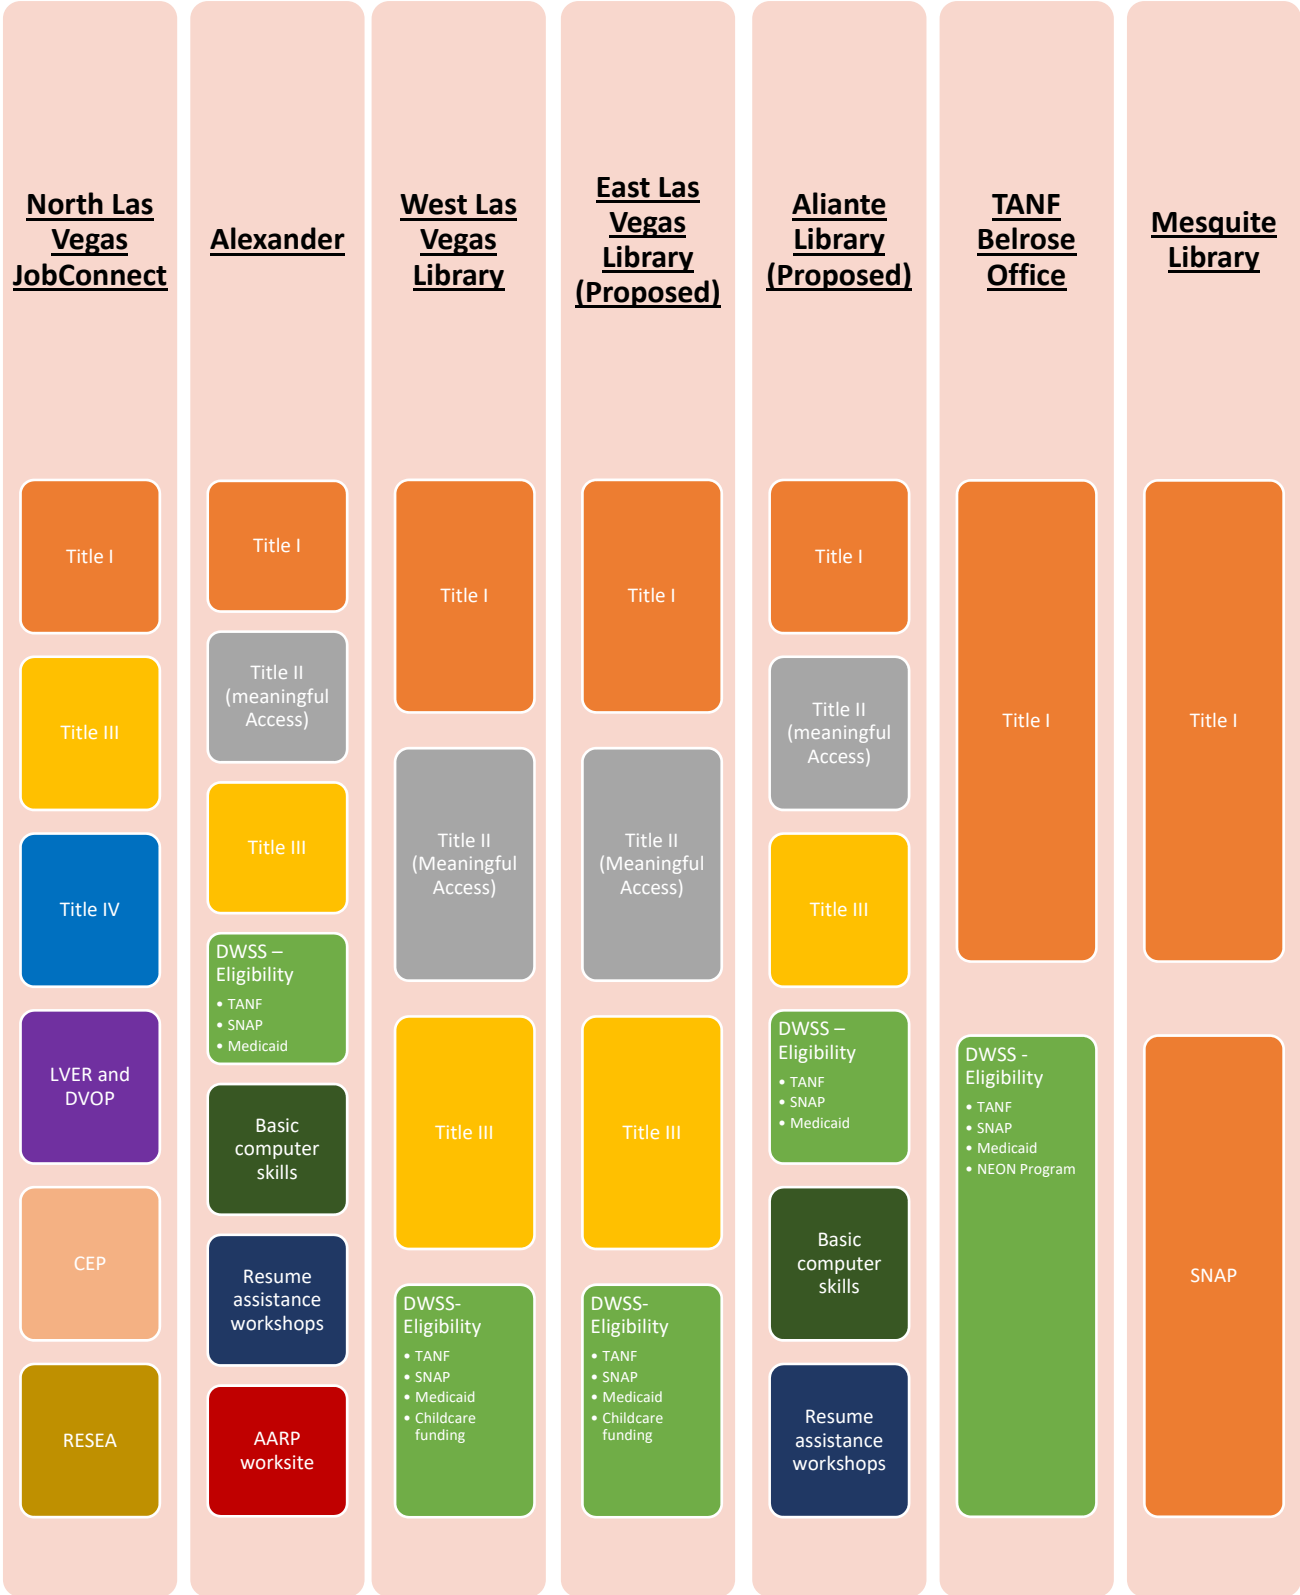

<u>Cluster</u>	<u>Seats</u>
1) Central Cluster which includes:	
o Comprehensive One-Stop Career Center * Revised 11-14-18	28
o Maryland Parkway JobConnect	1
2) Northern Cluster which includes:	
o North Las Vegas JobConnect	1
o Alexander Library	2
o West Las Vegas Library	2
o East Las Vegas Library	2
o Aliante Library	2
o TANF Belrose Office	1
o Mesquite Library	3
3) Southern Cluster which includes:	
o Henderson JobConnect	1
o Green Valley Library	3
o Gibson Library	2
o Clark County Library	3
o Boulder City Library	2
o Laughlin Library	1

Central Cluster

**ComprehensiveOne-
Stop Career Center**

Title I

Title II (Meaningful Access)

Title III

Title IV

DWSS - Eligibility

- TANF
- SNAP
- Medicaid

12 Additional Partners (Meaningful Access)

**Marlyland Parkway
JobConnect**

Title I

Title III

Title IV

LVER and DVOP

CEP

RESEA

Northern Cluster

Southern Cluster