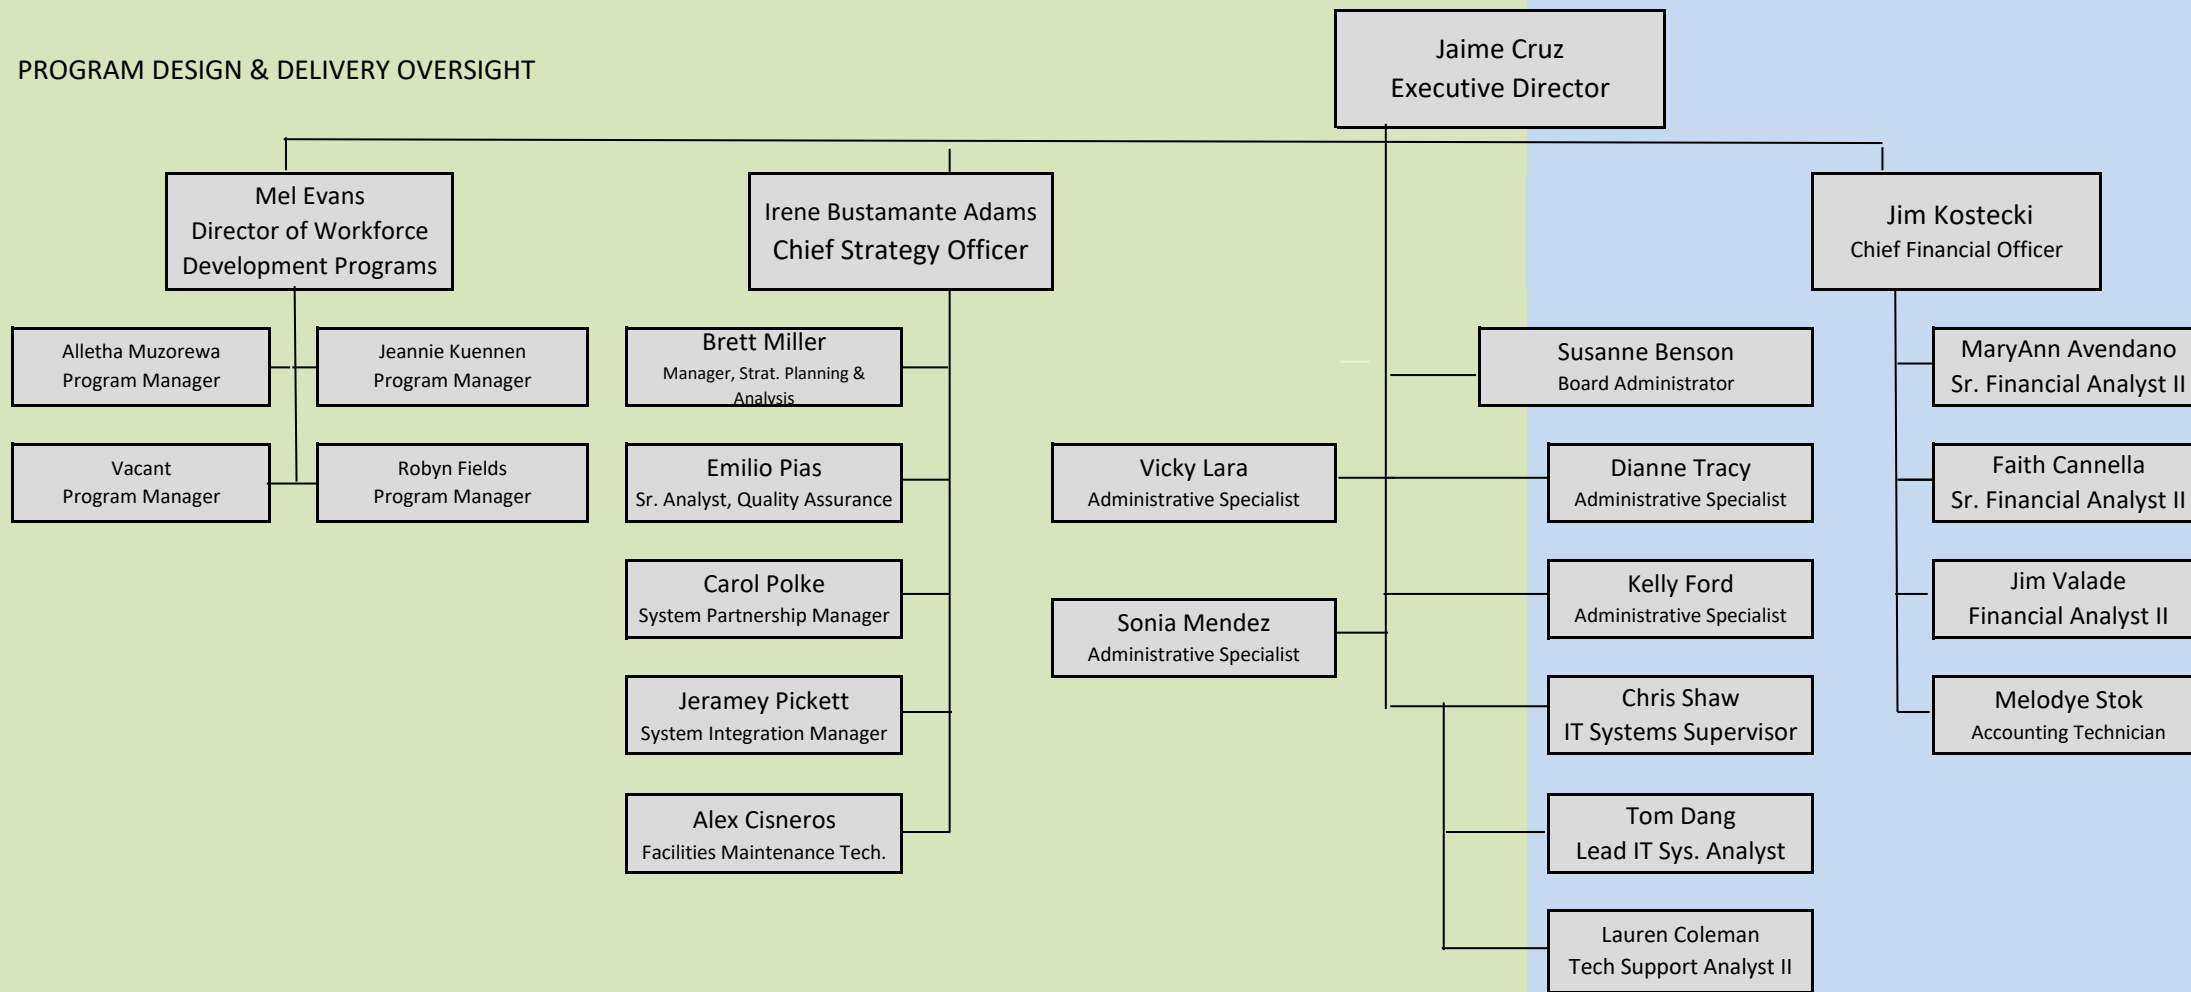

PROGRAM DESIGN & DELIVERY OVERSIGHT

Name
Position

Rectangles with double lines are non-staff consultants available to all staff for Human Resources, Fiscal, Policy needs, etc.

Jan Pieri
H.R. Consultant