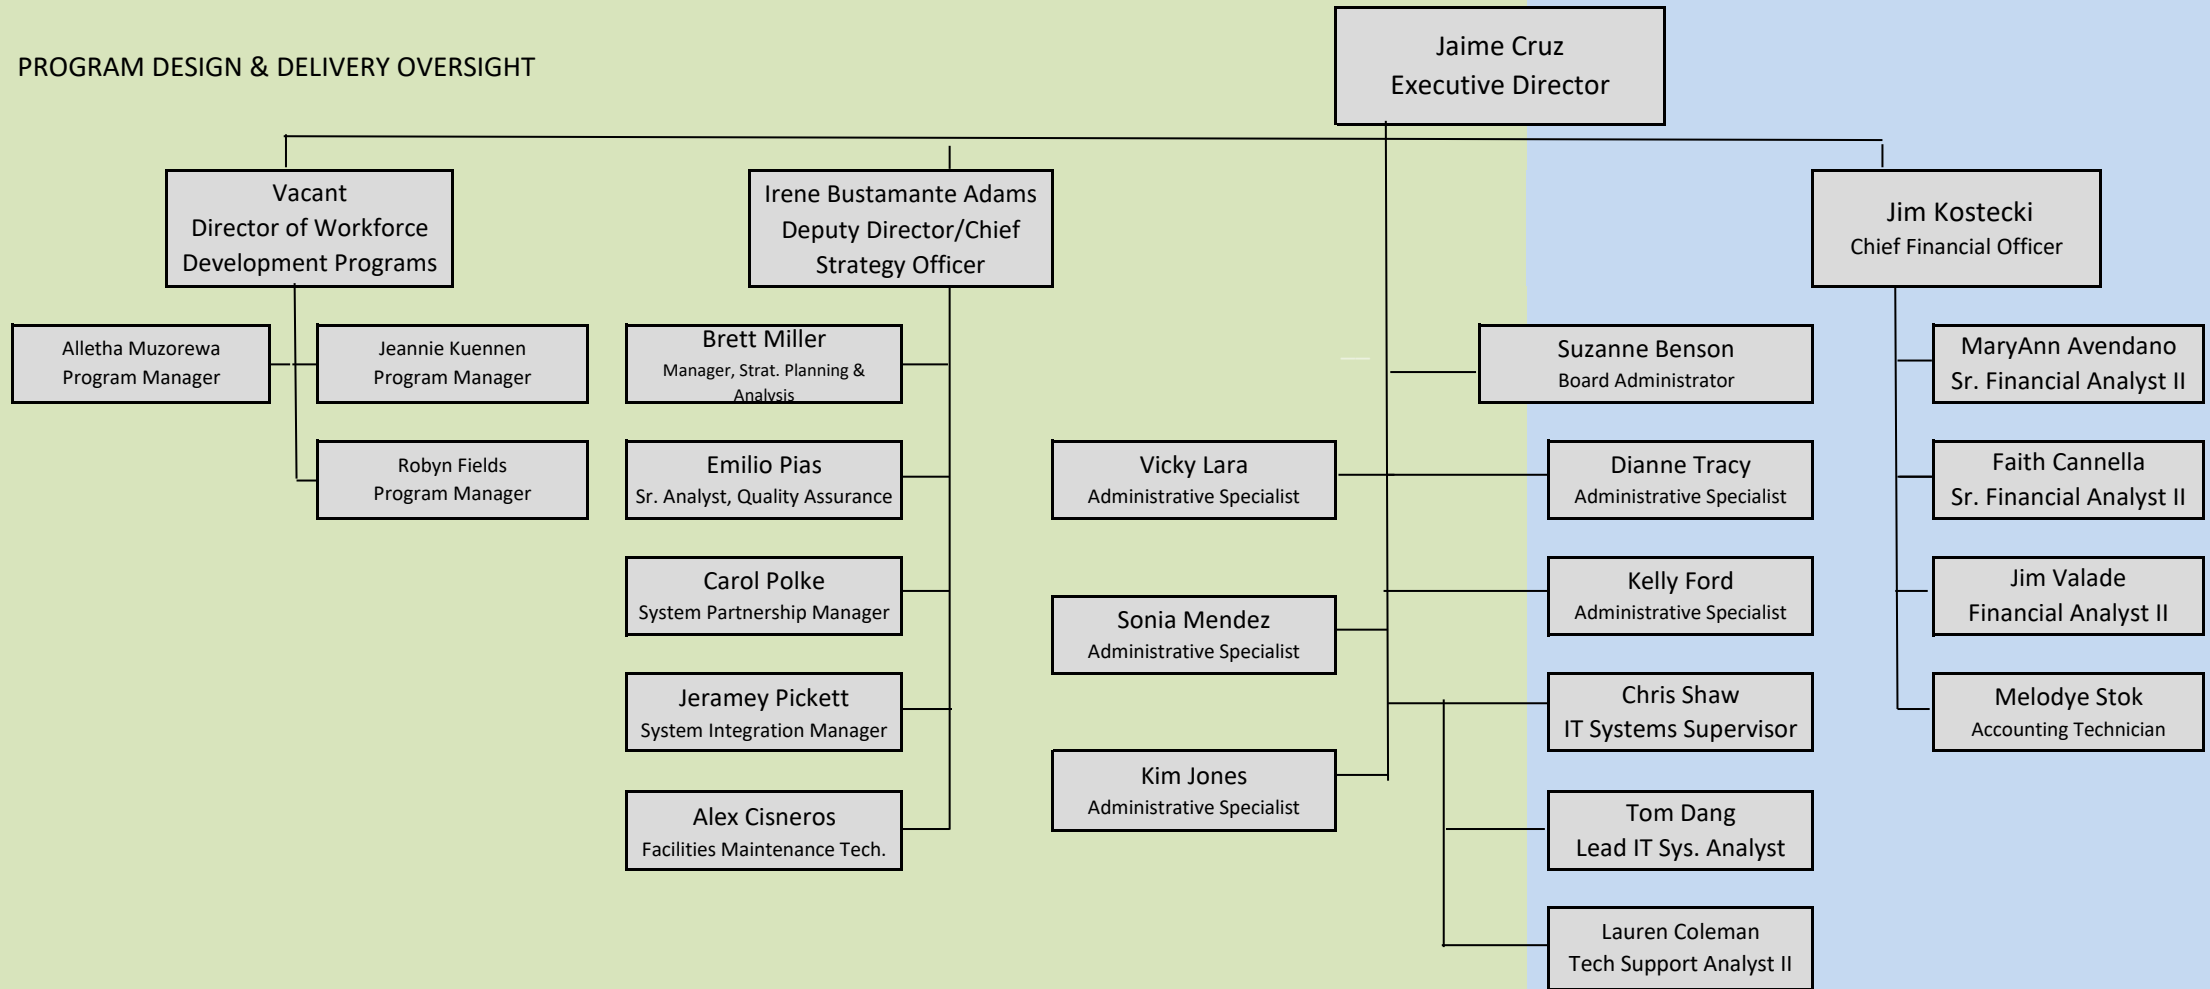

PROGRAM DESIGN & DELIVERY OVERSIGHT

Name
Position

Rectangles with double lines are non-staff consultants available to all staff for Human Resources, Fiscal, Policy needs, etc.

Jan Pieri
H.R. Consultant